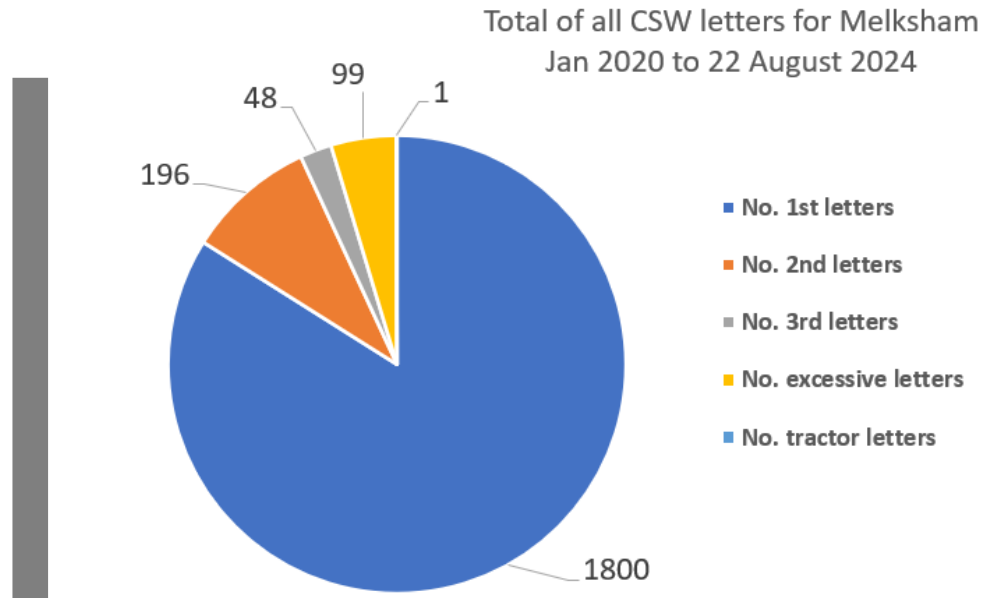

# • CSW – Melksham area - Data since July 2020 to 22 August 2024

Team	No. 1st letters	No. 2nd letters	No. 3rd letters	No. excessive letters	No. tractor letters	Total letters	No. of watches	Average speeders %
Melksham - Berryfields	75	4	0	0	0	79	81	1.0%
Melksham - Woodrow Road	272	29	4	10	0	308	56	6.7%
Shaw and Whitley	535	21	4	14	0	574	108	2.1%
Steeple Ashton	883	139	39	71	1	1133	130	4.7%
<b>Grand Total</b>	<b>1800</b>	<b>196</b>	<b>48</b>	<b>99</b>	<b>1</b>	<b>2137</b>	<b>379</b>	<b>3.5%</b>

# • Traffic surveys – Melksham since 2022 to July 2024