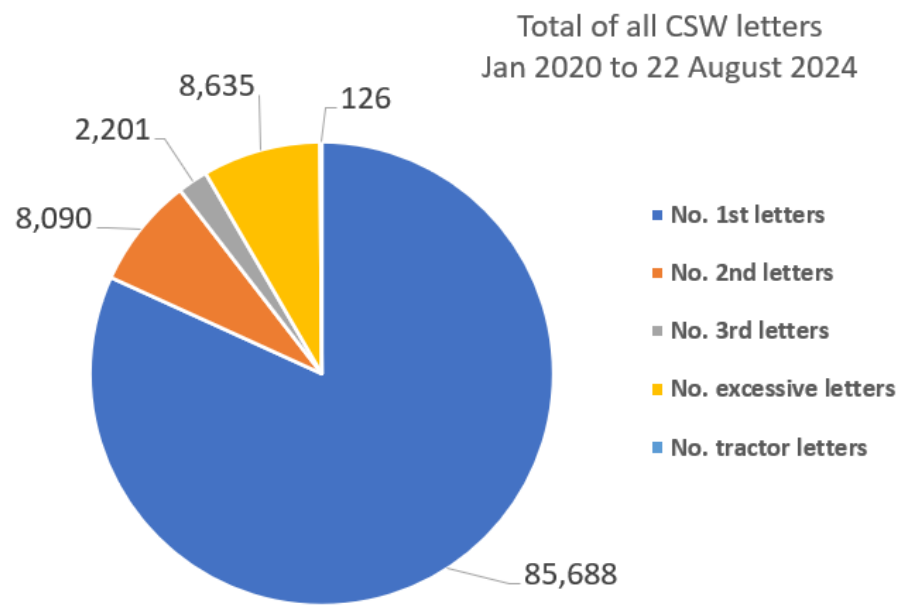

# Community Speed Watch

CSW

# • CSW – Melksham area - Data since July 2020 to 22 August 2024

Team	No. 1st letters	No. 2nd letters	No. 3rd letters	No. excessive letters	No. tractor letters	Total letters	No. of watches	Average speeders %
Melksham - Berryfields	75	4	0	0	0	79	81	1.0%
Melksham - Woodrow Road	272	29	4	10	0	308	56	6.7%
Shaw and Whitley	535	21	4	14	0	574	108	2.1%
Steeple Ashton	883	139	39	71	1	1133	130	4.7%
<b>Grand Total</b>	<b>1800</b>	<b>196</b>	<b>48</b>	<b>99</b>	<b>1</b>	<b>2137</b>	<b>379</b>	<b>3.5%</b>

# • Traffic surveys – Melksham since 2022 to July 2024