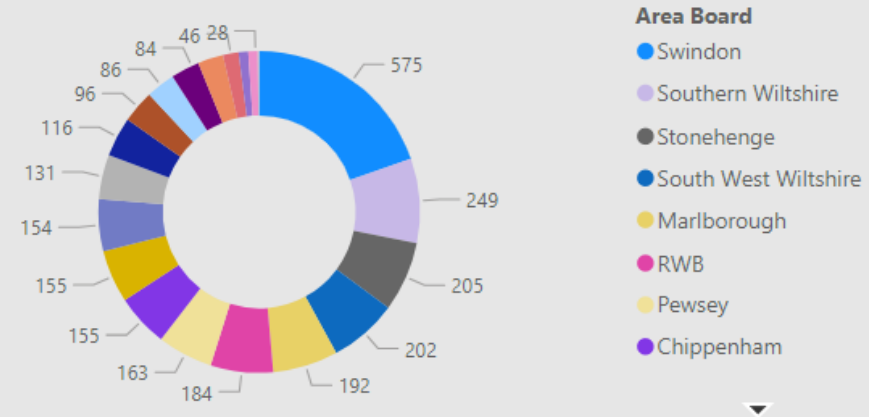

## CSEO Activity Dashboard

Outcomes are dependent on previous convictions and history

13,530.00  
No. Speed awareness co...

1,803.00  
No. Fine & Points

184.00  
No. Court

909  
No. of Locations

Location	Year	Month	Speed awareness course	Fine & Points	Court	CPT	Area Board
Swindon - Thamesdown Drive	2023	December	251.00	54.00	0.00	Swindon	Swindon
Swindon Queens Drive adjacent with Cambridge Close	2024	April	151.00	26.00	0.00	Swindon	Swindon
Shaw and Whitley - A365 Folly Lane	2023	November	129.00	15.00	0.00	Trowbridge	Melksham
Swindon - Thamesdown Drive	2024	May	116.00	25.00	1.00	Swindon	Swindon
Swindon Marlborough Road	2024	May	113.00	6.00	1.00	Swindon	Swindon
Wilton - The Avenue	2024	May	112.00	30.00	9.00	Salisbury	South West W
Swindon - Thamesdown Drive	2024	January	103.00	16.00	0.00	Swindon	Swindon
Wilton - The Avenue	2023	August	102.00	31.00	4.00	Salisbury	South West W
Swindon Marlborough Road	2024	June	99.00	12.00	0.00	Swindon	Swindon
Harnham - Lime Kiln Way	2023	November	97.00	11.00	0.00	Salisbury	Salisbury
Cholderton - Church Lane	2023	March	95.00	4.00	1.00	Amesbury	South West W
Swindon - Thamesdown Drive	2024	March	94.00	23.00	0.00	Swindon	Swindon
Swindon Queens Drive (A4259)	2024	June	91.00	15.00	1.00	Swindon	Swindon
Swindon Queens Drive adjacent with	2024	March	90.00	13.00	1.00	Swindon	Swindon
<b>Total</b>			<b>13,530.00</b>	<b>1,803.00</b>	<b>184.00</b>		

### Activity by Area Board