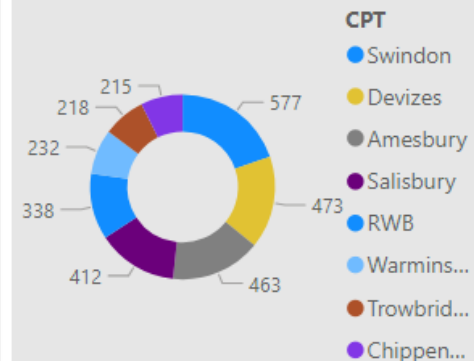

Activity by CPT