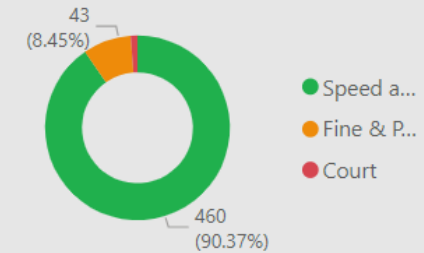

• CSEO – Melksham Area Board - 1 January 2023 to 22 August 2024

CSEO Activity Dashboard

Outcomes are dependent on previous convictions and history

460.00
No. Speed awareness co...

43.00
No. Fine & Points

6.00
No. Court

31
No. of Locations

Location	Year	Month	Speed awareness course	Fine & Points	Court	CPT	Area Board
Shaw and Whitley - A365 Folly Lane	2023	November	129.00	15.00	0.00	Trowbridge	Melksham
Shaw & Whitley (Shaw Hill)	2023	January	40.00	2.00	1.00	Trowbridge	Melksham
Shaw and Whitley - A365 Folly Lane	2023	October	30.00	2.00	0.00	Trowbridge	Melksham
Shaw and Whitley - Shaw Hill	2023	February	24.00	2.00	2.00	Trowbridge	Melksham
Shaw and Whitley - A365 Folly Lane	2023	December	22.00	3.00	1.00	Trowbridge	Melksham
Westwood - New Inn	2023	December	21.00	2.00	0.00	Trowbridge	Melksham
Shaw and Whitley (Shaw Hill)	2023	February	17.00	2.00	0.00	Trowbridge	Melksham
Shaw and Whitley A365 Folly Lane	2024	May	17.00	3.00	0.00	Trowbridge	Melksham
Westwood - New Inn	2023	November	17.00	2.00	1.00	Trowbridge	Melksham
Shaw Hill - A365 Between SHAW HILL/FOLLY LANE / Beltane Place	2023	November	12.00	0.00	0.00	Trowbridge	Melksham
Beanacre - A350 Bus Stop	2023	March	11.00	0.00	0.00	Trowbridge	Melksham
Shaw and Whitley Shaw hill lamppost 38	2024	April	11.00	1.00	0.00	Trowbridge	Melksham
Shaw and Whitley - School Corsham Road	2023	November	10.00	2.00	0.00	Trowbridge	Melksham
Shaw and Whitley A365 Folly Lane	2024	March	10.00	1.00	0.00	Trowbridge	Melksham
Total			460.00	43.00	6.00		

Activity by Area Board

Activity by CPT

Outcomes