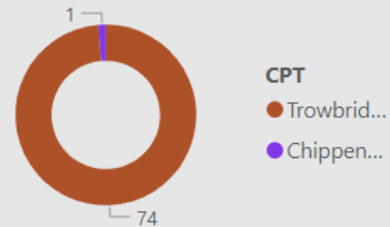

Activity by CPT